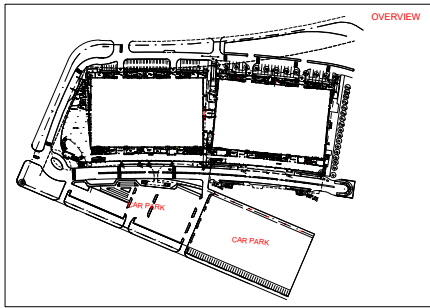

Venue : Saigon Exhibition & Convention Centre (SECC, HCM City, Vietnam)
799 Nguyen Van Linh Parkway, Tan Phu Ward, District 7, Ho Chi Minh City, Viet Nam

Hall B,

IMPORTANT NOTE:

- ➔ ENTRANCE
- ➔ EXIT
- FH: FIRE HORSE
- REGISTRATION COUNTER
- EXHIBITOR CHECK-IN COUNTER
- EMERGENCY EXITS ONLY BETWEEN HALL A AND B1

HALL A

HALL B1